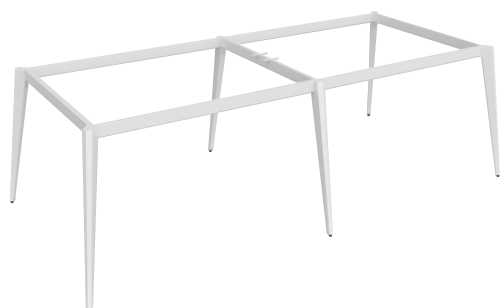

BL 001
1180X600X725h | 1780X780X725h